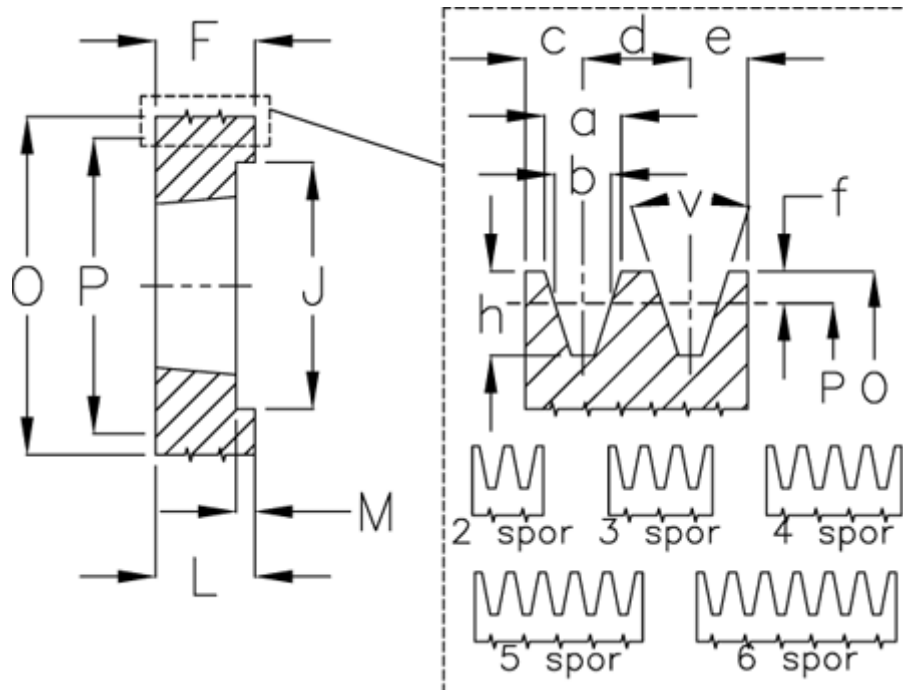

Article number: 604113014003

Description: V-belt pulley SPZ 140/3 TL2012

Measures

a	= 9.7	For bush	= 2012	P	= 140
b	= 8.5	h	= 11.0	Type	= SPZ
Bush ζ max	= 50	J	= 111	v	= 38 degrees
c	= 8.0	K	= -		
d	= 12	L	= 32		
e	= 8.0	m	= 8.0		
f	= 2.0	Number of ribs	= 3		
F	= 40	O	= 144.0		